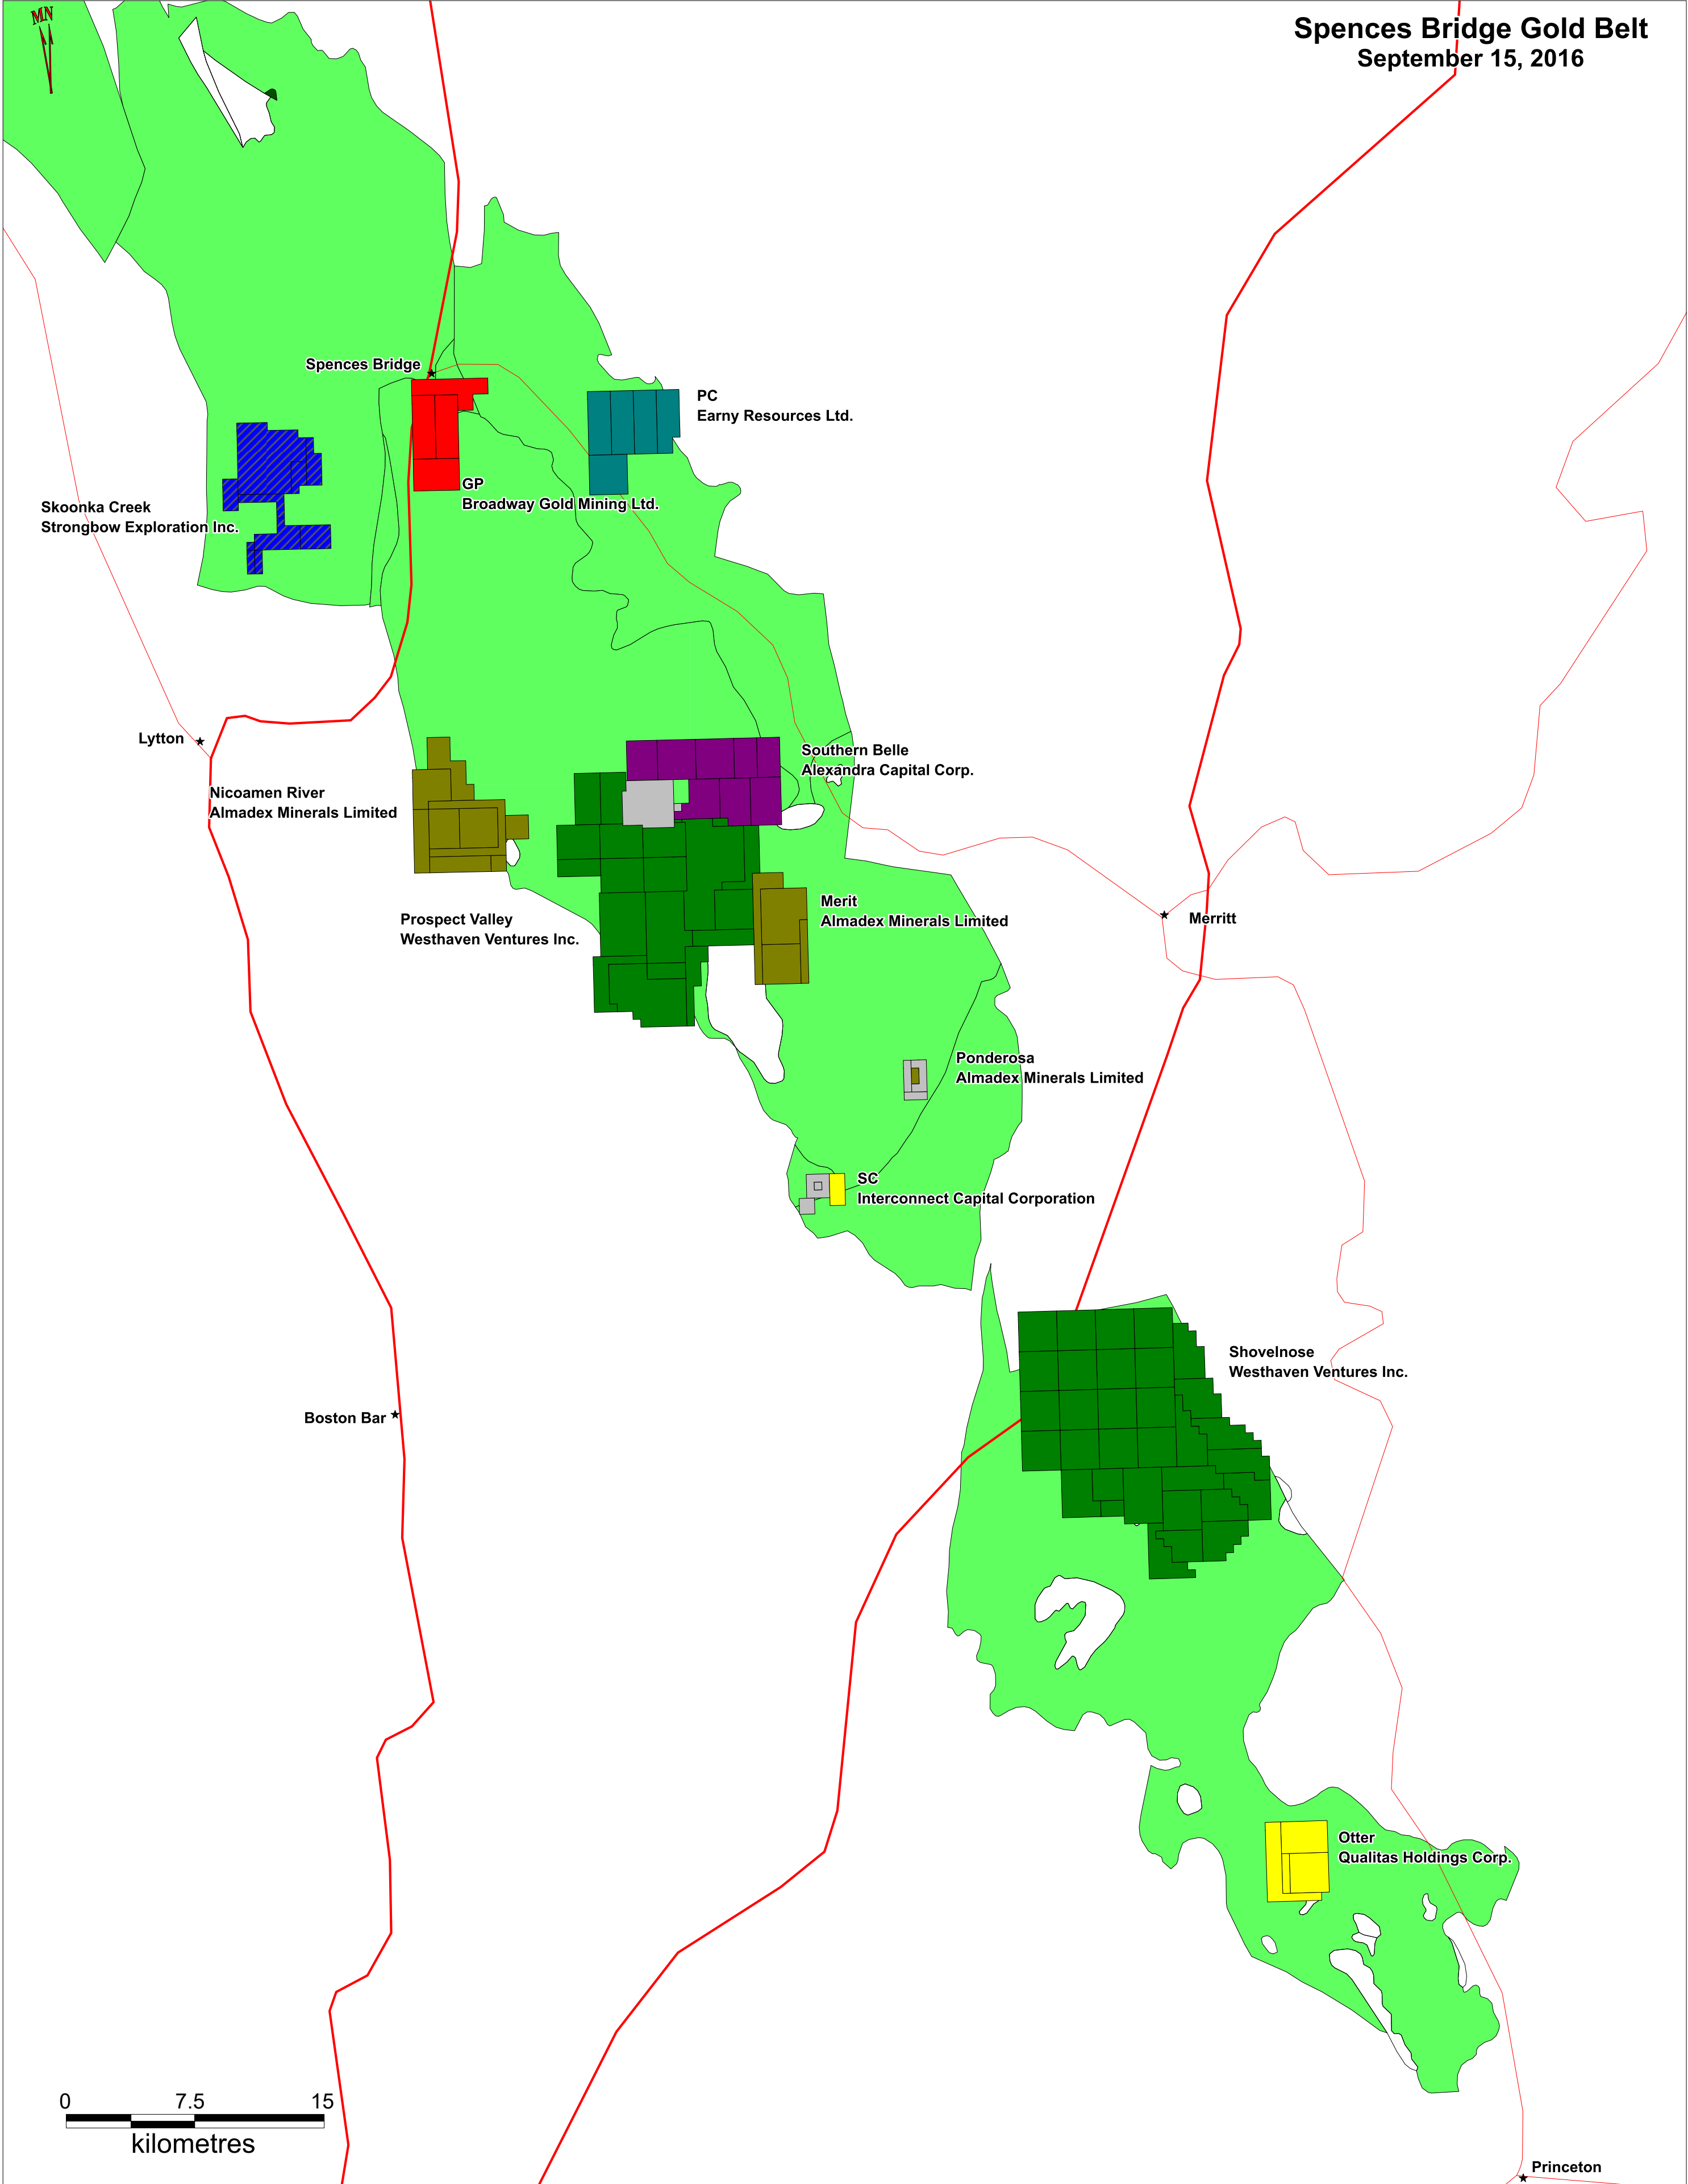

Spences Bridge Gold Belt
September 15, 2016

0 7.5 15
kilometres

Princeton